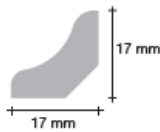

SmartFinish®

SCOTIA 17 x 17 MM

Product description

The SmartFinish® scotia 17x17 mm is offered in several designs. Ask your dealer which reference is selected for the floor of your choice.

Fix on the wall with glue.

Specifications

- **Ordering code**
SFSCOT(-) followed by the design number of your scotia (5 digits)
- **Dimensions**
1 piece = 2400 x 17 x 17 mm
- **Ordering quantity**
6 pieces per pack (tube)
- **PEFC certified MDF**